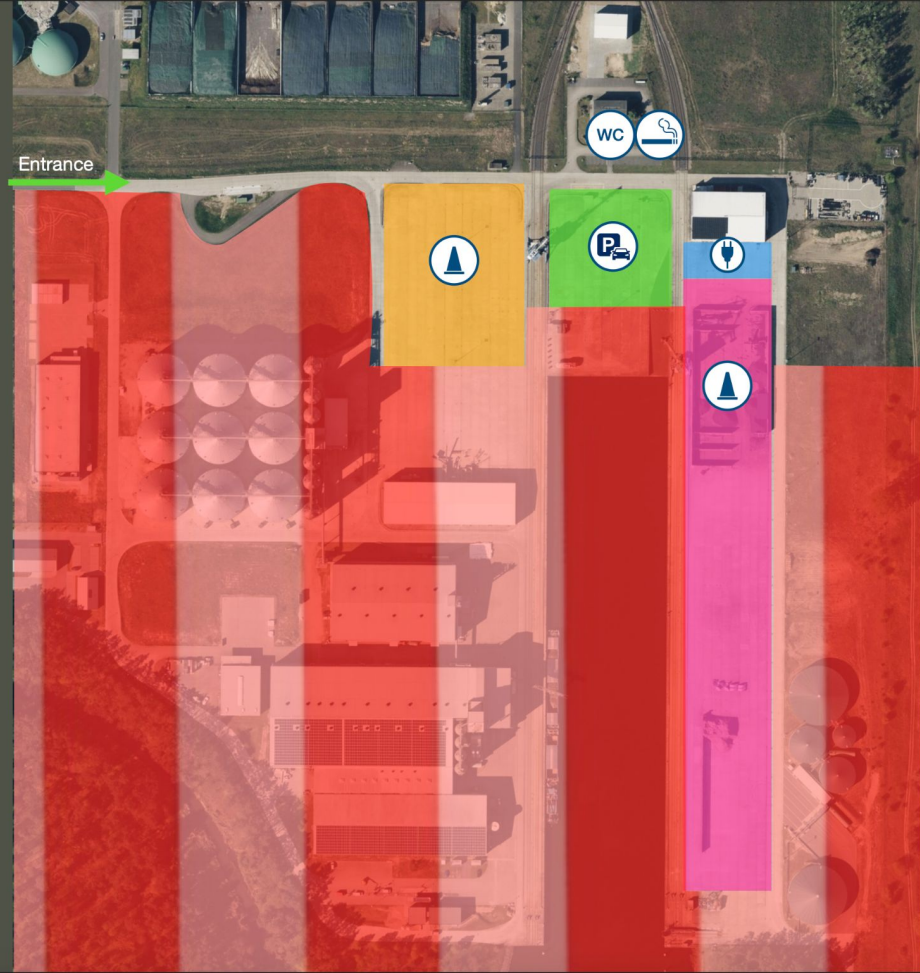

This permit allows one car to enter Hafen Schwedt. Please place this permit visibly behind your windscreen.

Harbour Rules

- Be careful with the navigation

-  Dynamic Area 1
-  Dynamic Area 2
-  Charging Area
-  Car Parking
-  No-Go Area
-  Smoking Area
-  Restrooms

Harbour Rules

- Be careful with the navigation
- Dynamic area only with dynamic / media vest
- Not marked areas are free
- Spectators only until the marked lines

-  Dynamic Area 1
-  Dynamic Area 2
-  Charging Area
-  Car Parking
-  No-Go Area
-  Smoking Area
-  Restrooms