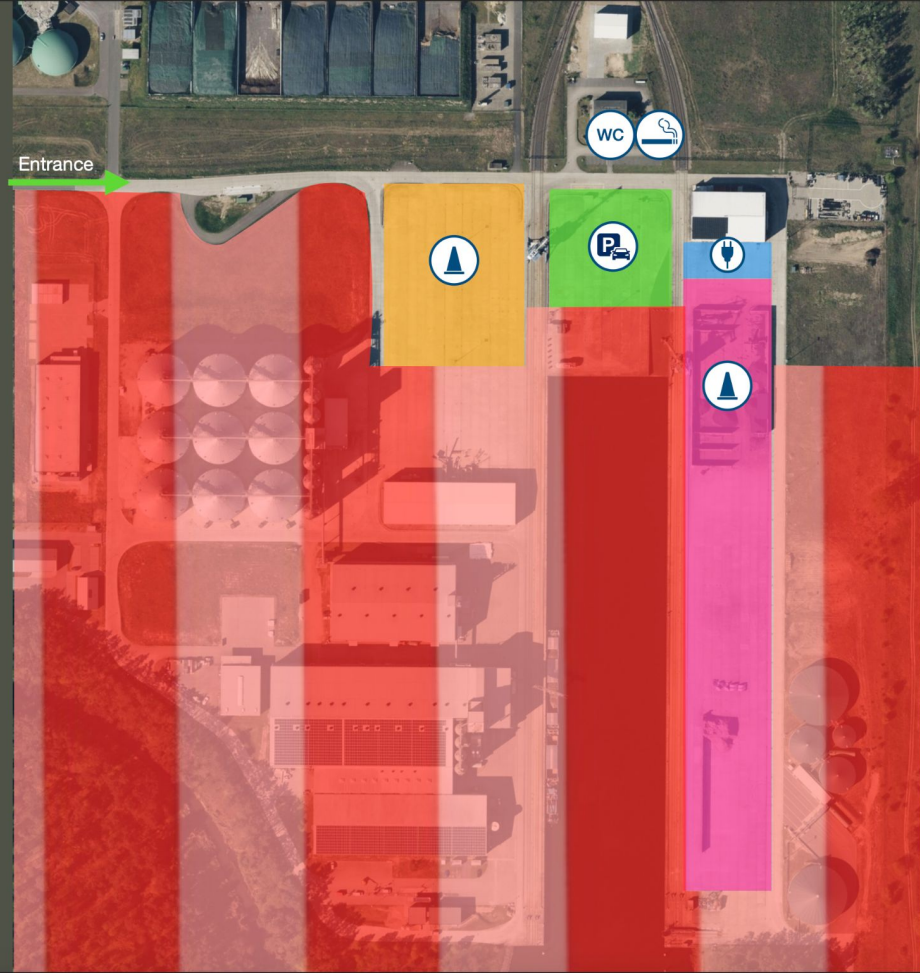

- Company premises (Betriebsgelände)
 - Video surveillance
- In general no smoking in the harbour
 - Inflammable chemicals
 - There is a smoking area (check map for directions)
- Toilets are available (check map for directions)
- In case that an emergency happens
 - First call Ambulance/Firefighters
 - Second call Susi (0151 46 36 0 259)

112

0151 46 36 0 259

Access permission required

Einfahrerlaubnis/Access Pass

-Hafen Schwedt-

VDE E-Race 2026

Diese Erlaubnis berechtigt einen PKW zur Einfahrt auf das Gelände des Schwedter Hafens. Bitte gut sichtbar hinter die Windschutzscheibe legen.

This permit allows one car to enter Hafen Schwedt. Please place this permit visibly behind your windscreen.

Harbour Rules

- Be careful with the navigation

-  Dynamic Area 1
-  Dynamic Area 2
-  Charging Area
-  Car Parking
-  No-Go Area
-  Smoking Area
-  Restrooms

Harbour Rules

- Be careful with the navigation
- Dynamic area only with dynamic / media vest
- Not marked areas are free
- Spectators only until the marked lines

-  Dynamic Area 1
-  Dynamic Area 2
-  Charging Area
-  Car Parking
-  No-Go Area
-  Smoking Area
-  Restrooms