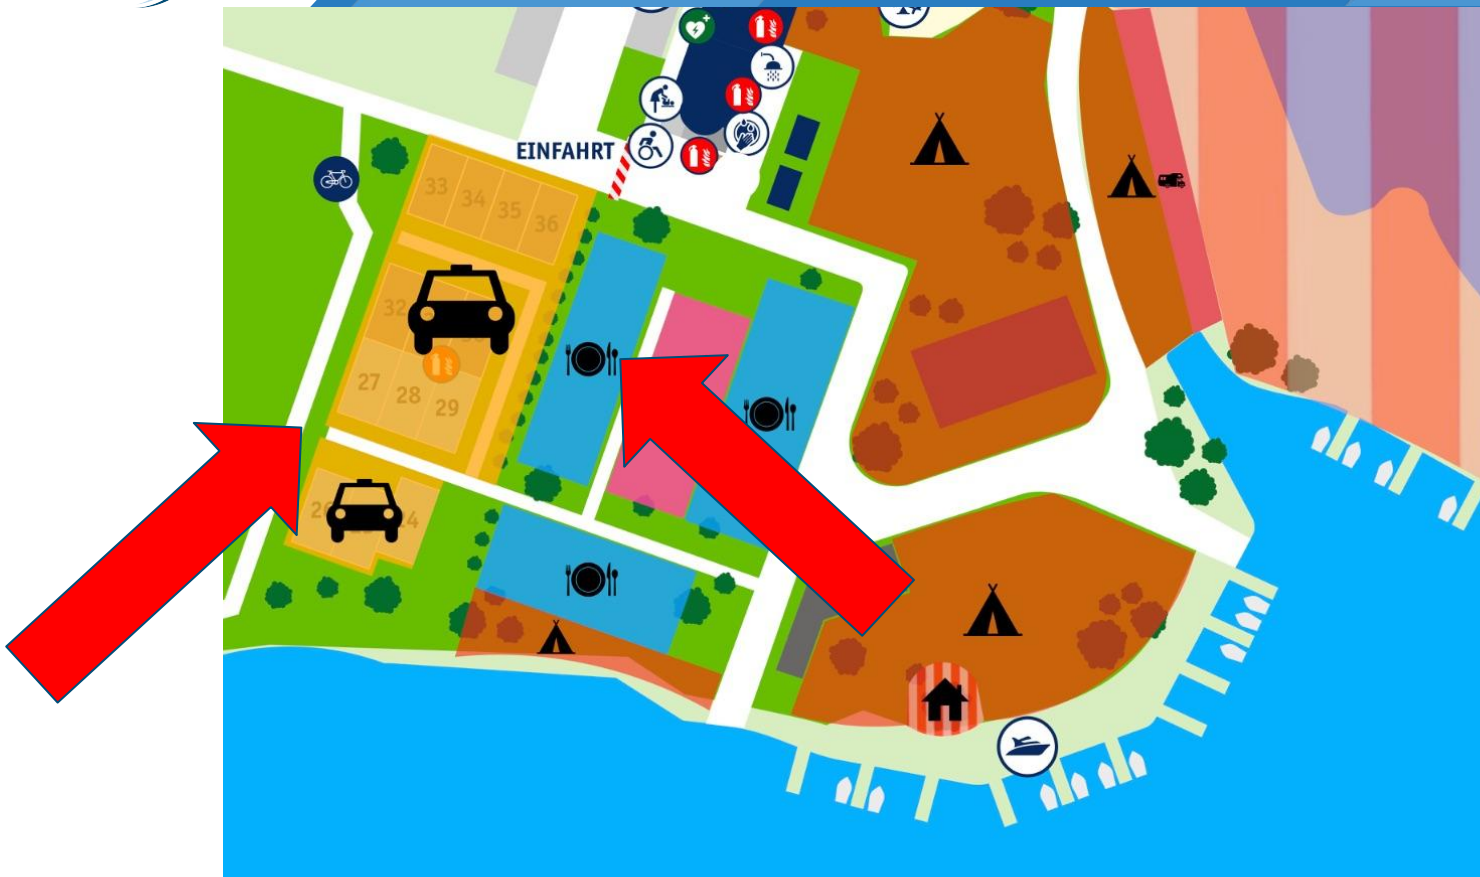

Camping Rules

- The kitchen area belongs to Hanna & Schatzi

Schanna-Hatzi

Camping Rules

- Keep the roads clear of vehicles and trailers

Harbour

Dynamics

Harbour Rules

This permit allows one car to enter Hafen Schwedt. Please place this permit visibly behind your windscreen.

Harbour Rules

- Be careful with the navigation

-  Dynamic Area 1
-  Dynamic Area 2
-  Charging Area
-  Car Parking
-  No-Go Area
-  Smoking Area
-  Restrooms

Harbour Rules

- Be careful with the navigation
- Dynamic area only with dynamic / media vest
- Not marked areas are free
- Spectators only until the marked lines

-  Dynamic Area 1
-  Dynamic Area 2
-  Charging Area
-  Car Parking
-  No-Go Area
-  Smoking Area
-  Restrooms

-  Dynamic Area 1
-  Dynamic Area 2
-  Charging Area
-  Car Parking
-  No-Go Area
-  Smoking Area
-  Restrooms

Harbour Rules

- If you do not stick to the rules, they will be stricter on Saturday

Famous Acceleration in Paradise