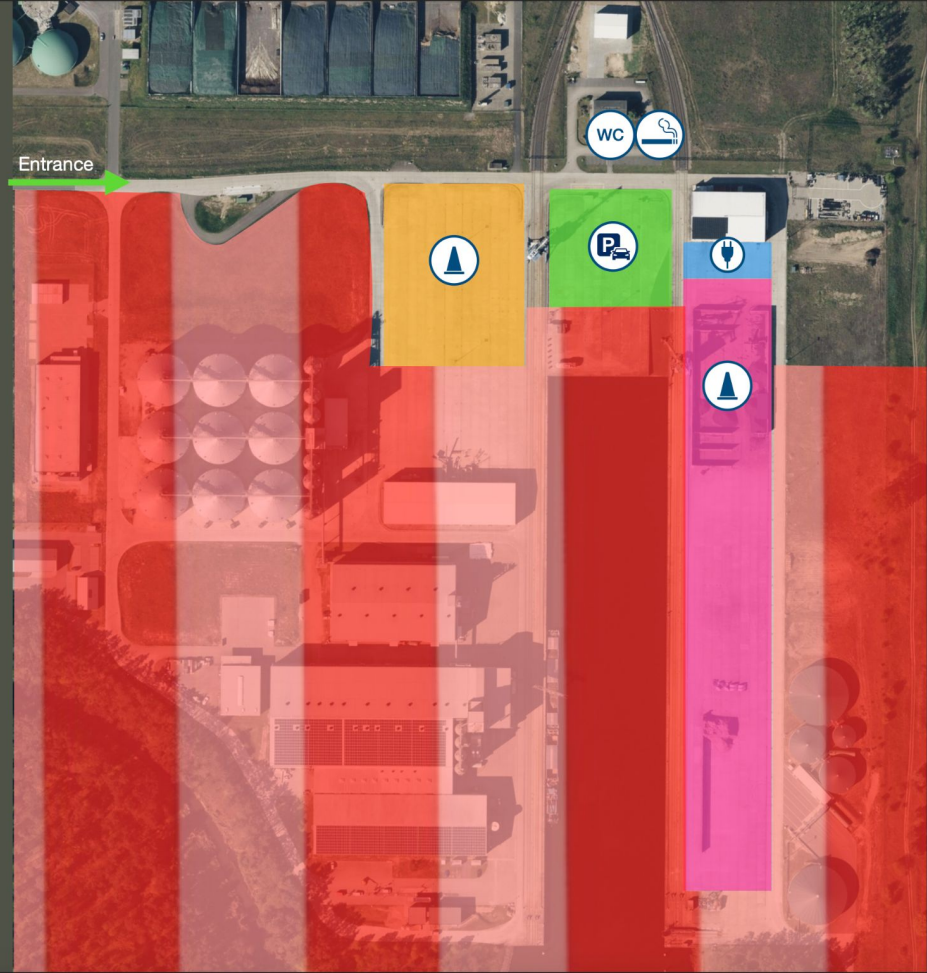

- Dynamic Area 2
 - Brake and Testing
 - Skid Pad

-  Dynamic Area 1
-  Dynamic Area 2
-  Charging Area
-  Car Parking
-  No-Go Area
-  Smoking Area
-  Restrooms

Harbour Rules

- Charging facility in close to the hall
- Parking facilities in the centre
 - No parking anywhere else
 - Not even for unloading
- Media vests available tomorrow morning at the briefing
- Take everything with you what you bring

-  Dynamic Area 1
-  Dynamic Area 2
-  Charging Area
-  Car Parking
-  No-Go Area
-  Smoking Area
-  Restrooms

Harbour Rules

- If you do not stick to the rules, they will be stricter on Saturday

Famous Acceleration in Paradise