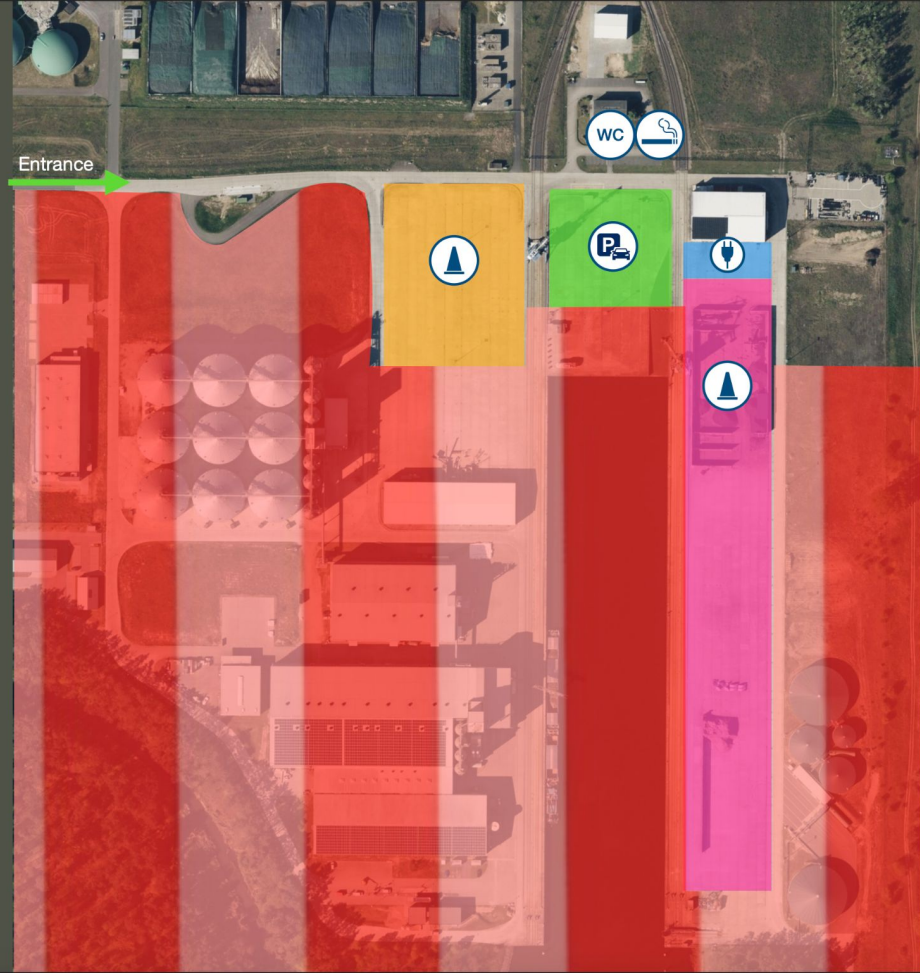

This permit allows one car to enter Hafen Schwedt. Please place this permit visibly behind your windscreen.

Harbour Rules

- Be careful with the navigation

-  Dynamic Area 1
-  Dynamic Area 2
-  Charging Area
-  Car Parking
-  No-Go Area
-  Smoking Area
-  Restrooms

Harbour Rules

- Be careful with the navigation
- Dynamic area only with dynamic / media vest
- Not marked areas are free
- Spectators only until the marked lines

-  Dynamic Area 1
-  Dynamic Area 2
-  Charging Area
-  Car Parking
-  No-Go Area
-  Smoking Area
-  Restrooms

Harbour Rules

- Dynamic Area 1
 - EBS
 - Accel
 - AutoX
 - Trackdrive
 - Endurance

-  Dynamic Area 1
-  Dynamic Area 2
-  Charging Area
-  Car Parking
-  No-Go Area
-  Smoking Area
-  Restrooms

Harbour Rules