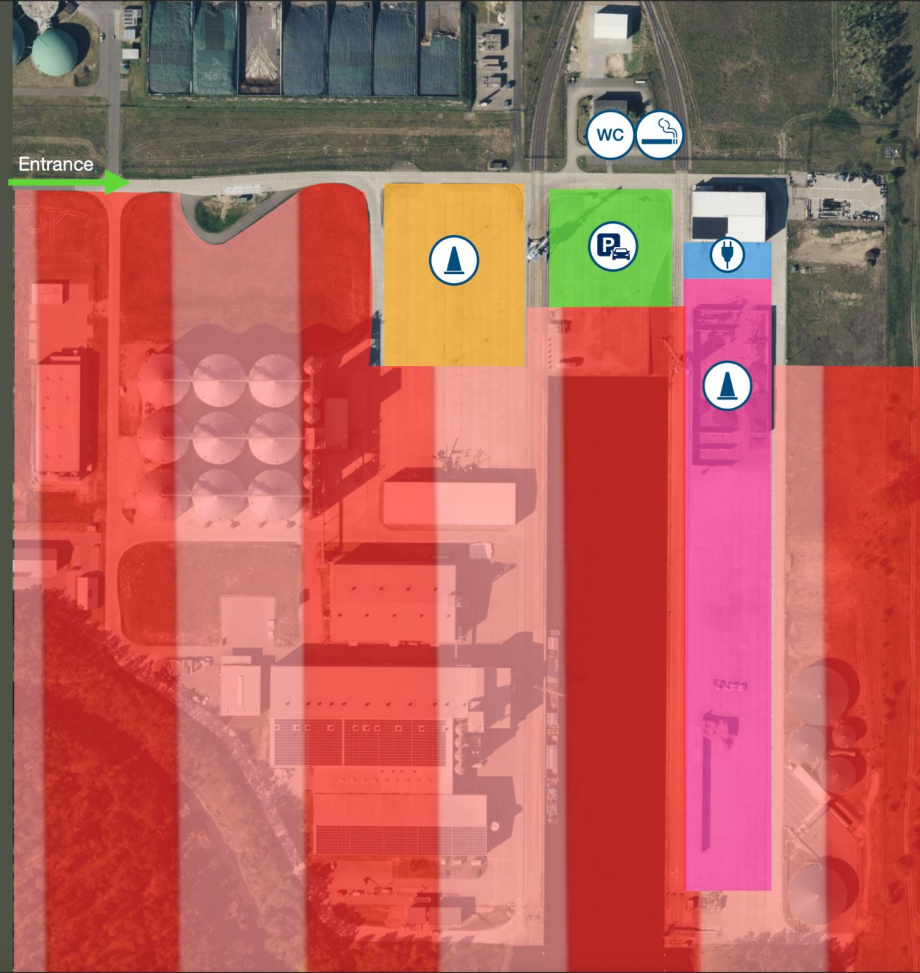

Harbour Rules

- Be careful with the navigation
- Dynamic area only with dynamic / media vest
- Not marked areas are free
- Spectators only until the marked lines

-  Dynamic Area 1
-  Dynamic Area 2
-  Charging Area
-  Car Parking
-  No-Go Area
-  Smoking Area
-  Restrooms

Harbour Rules

- Dynamic Area 1
 - EBS
 - Accel
 - AutoX
 - Trackdrive
 - Endurance

-  Dynamic Area 1
-  Dynamic Area 2
-  Charging Area
-  Car Parking
-  No-Go Area
-  Smoking Area
-  Restrooms

Harbour Rules

- Dynamic Area 2
 - Brake and Testing
 - Skid Pad

-  Dynamic Area 1
-  Dynamic Area 2
-  Charging Area
-  Car Parking
-  No-Go Area
-  Smoking Area
-  Restrooms

Harbour Rules

- Charging facility in close to the hall
- Parking facilities in the centre
 - No parking anywhere else
 - Not even for unloading
- Media vests available tomorrow morning at the briefing
- Take everything with you what you bring

-  Dynamic Area 1
-  Dynamic Area 2
-  Charging Area
-  Car Parking
-  No-Go Area
-  Smoking Area
-  Restrooms

Harbour Rules

- If you do not stick to the rules, they will be stricter on Saturday

Famous Acceleration in Paradise